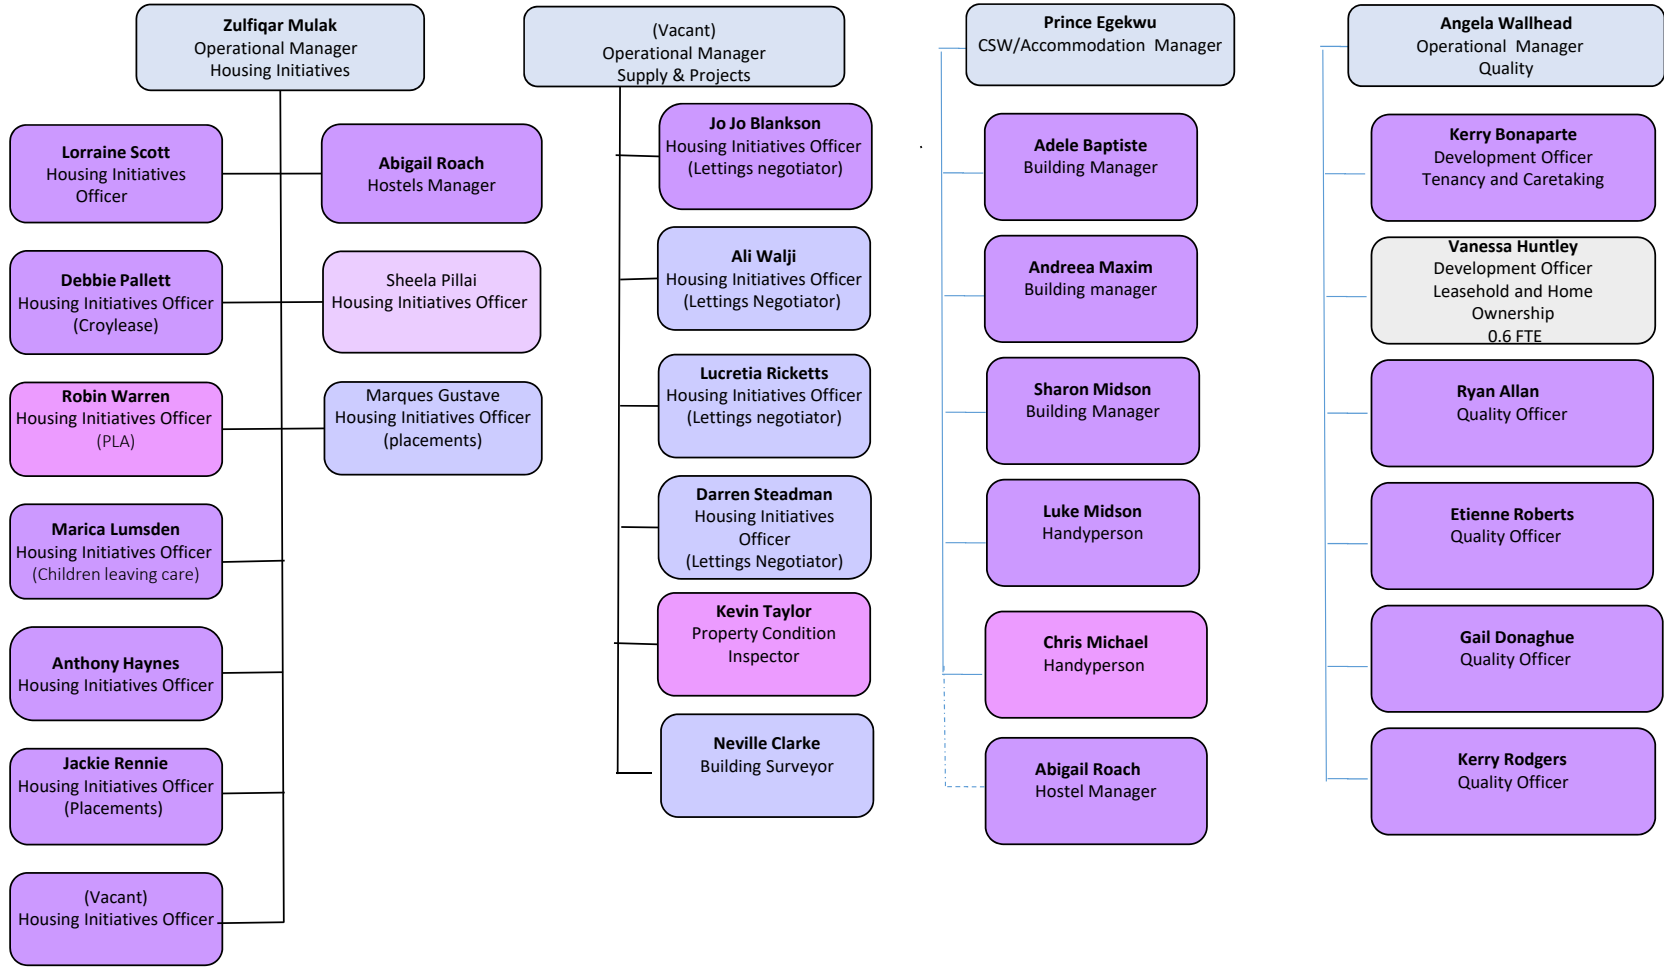

Sarah Lawton
Interim Head of Temporary Accommodation
& Service Development

- = Full time
- = Part time
- = Secondment
- = Agency
- = Fixed Term